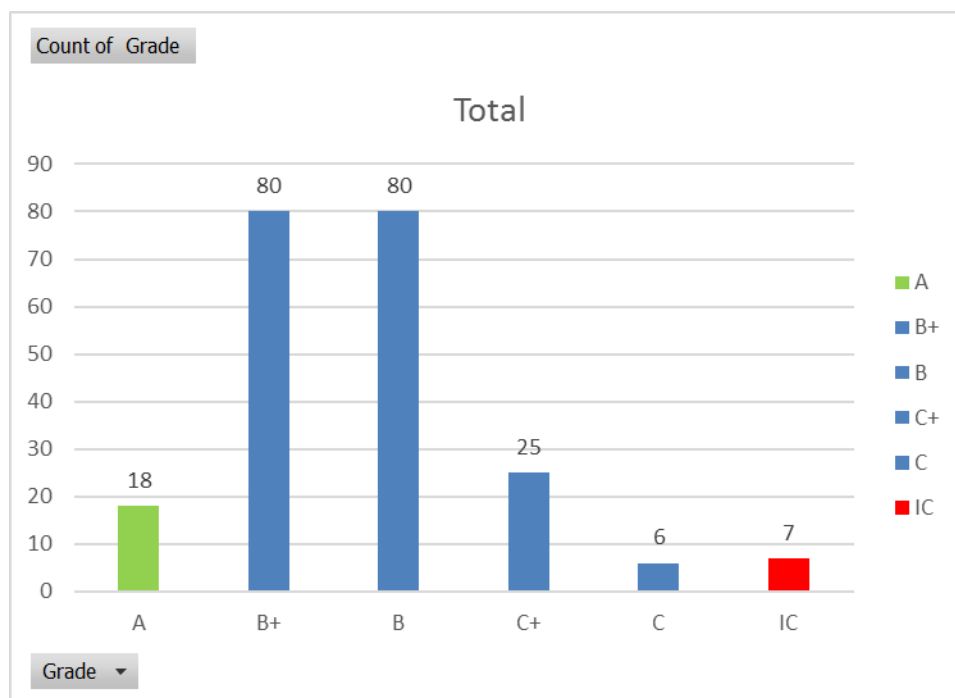

TOTAL RESULTS GRADE DISTRIBUTION

PROGRAMME	A	B+	B	C	C+	FAIL	Grand Total
MA ECO 2018		4	8		4		16
MA ENG 2018		5	9	1	2	1	18
MA HIS 2018		2	7		5	3	17
MCOM 2018	1	10	7		1	1	20
MSc APPLIED GEOLOGY 2018		3	5		2		10
MSc BOTANY 2018	1	9	2				12
MSc Chemistry 2018	3	6	3				12
MSc CLINICAL PSY 2018	1	4	7				12
MSc COMPUTER SCIENCE 2018	1	5	4				10
MSc ENVIRONMENTAL SCI 2018	2	8	2				12
MSc MATHS 2018		8	5	3	3		19
MSc PHYSICS 2018	3	5	3		2		13
MSc STATISTICS 2018		5	5	1	2		13
MSc ZOOLOGY 2018	6	5	2				13
MSW 2018		1	11	1	4	2	19
Grand Total	18	80	80	6	25	7	216