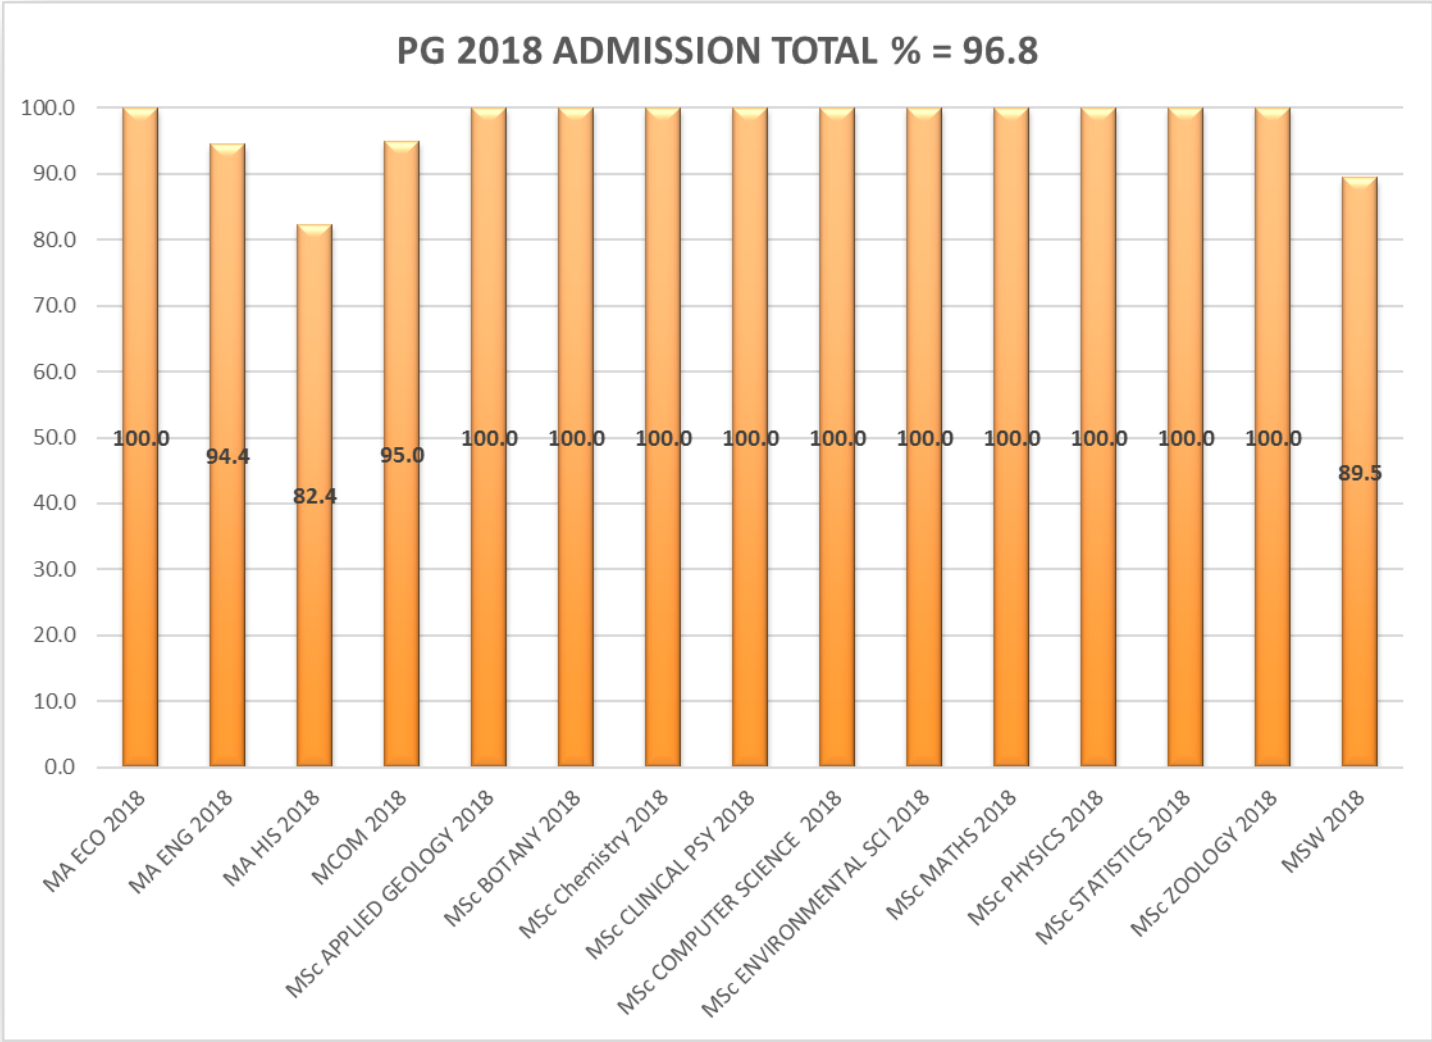

PASS PERCENTAGE