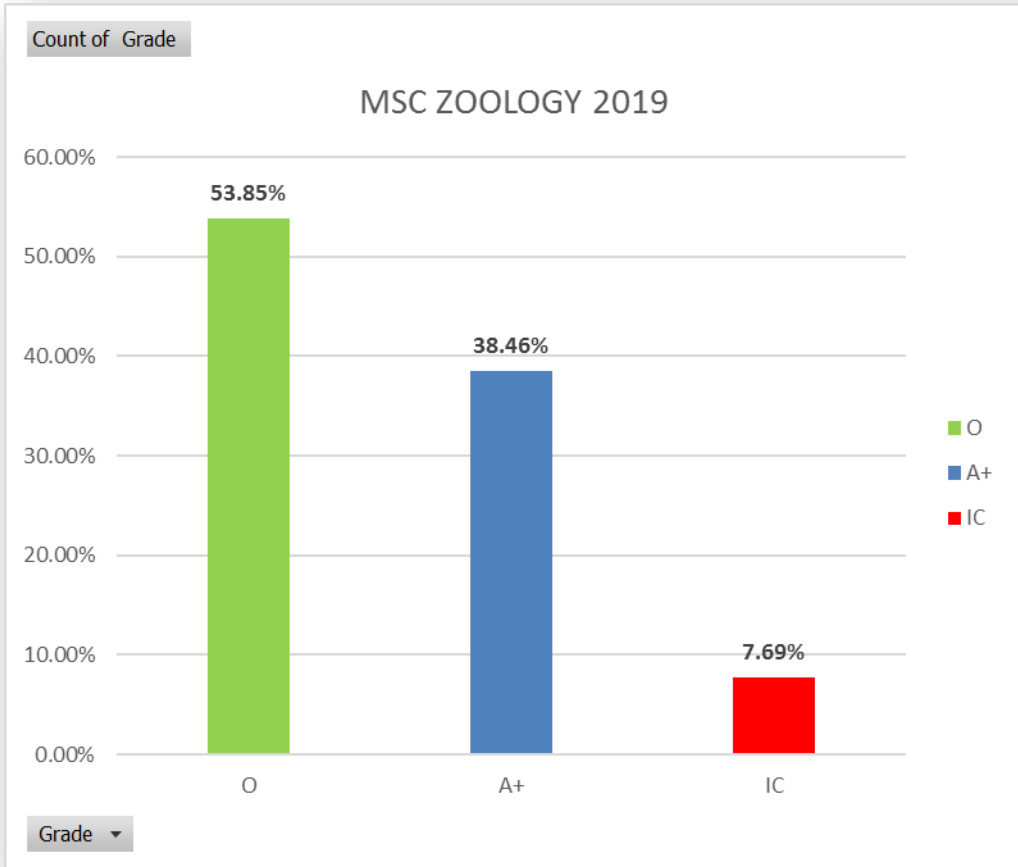

TOTAL RESULTS GRADE DISTRIBUTION

PROGRAMME	O	A+	A	B+	IC	Grand Total
MA ECO 2019	6	6	2	2	4	20
MA ENG 2019		1	7	4	4	16
MA HISTORY 2019		5	5	7	4	21
MCOM 2019	2	15	3		3	23
MSc APPLIED GEOLOGY 2019		4	9	1	1	15
MSc BOTANY 2019	1	6	9			16
MSc CHEMISTRY 2019	8	7			1	16
MSc CLINICAL PSYCHOLOGY 2019	5	5	1			11
MSc COMPUTER SCIENCE 2019		2	4			6
MSc ENVIRONMENTAL SCIENCE 2019	9	5				14
MSc MATHS 2019	3	2	9	1	5	20
MSc PHYSICS 2019	5	4	4		1	14
MSc STATISTICS 2019	8	3	3		2	16
MSc ZOOLOGY 2019	7	5			1	13
MSW 2019		2	10	2	5	19
Grand Total	54	72	66	17	31	240

PASS PERCENTAGE

MA ECONOMICS 2019

MA ENGLISH LITERATURE 2019

MA HISTORY 2019

MCOM 2019

MSC APPLIED GEOLOGY 2019

MSC BOTANY 2019

MSC CHEMISTRY 2019

MSC CLINICAL PSYCHOLOGY 2019

MSC COMPUTER SCIENCE 2019

MSC ENVIRONMENTAL SCIENCE 2019

MSC MATHEMATICS 2019

MSC PHYSICS 2019

MSC STATISTICS 2019

MSC ZOOLOGY 2019

MSW 2019