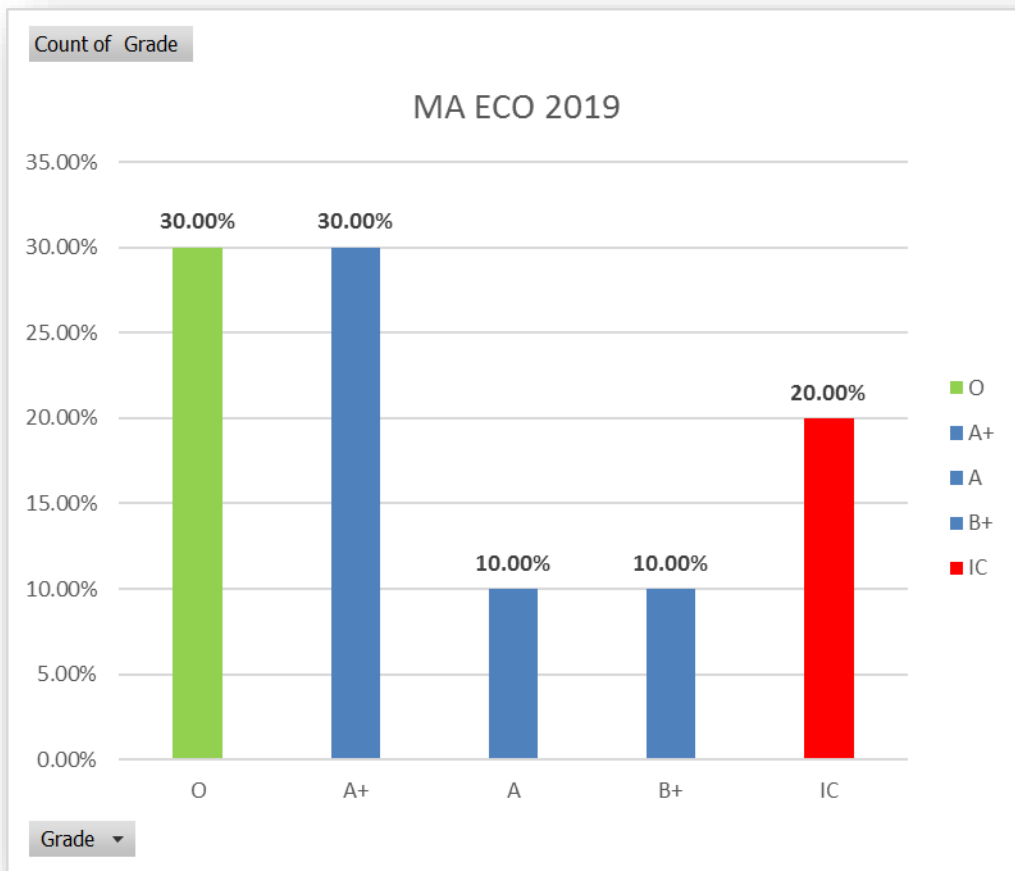

RESULT ANALYSIS

PG 2019 ADMISSIONS

(2021 PASS OUT)

CHRIST COLLEGE (AUTONOMOUS),
IRINJALAKUDA

IQAC

Contents

TOTAL RESULTS GRADE DISTRIBUTION	1
PASS PERCENTAGE	1
MA ECONOMICS 2019	1
MA ENGLISH LITERATURE 2019	1
MA HISTORY 2019.....	1
MCOM 2019	1
MSC APPLIED GEOLOGY 2019.....	1
MSC BOTANY 2019.....	1
MSC CHEMISTRY 2019.....	1
MSC CLINICAL PSYCHOLOGY 2019	1
MSC COMPUTER SCIENCE 2019	1
MSC ENVIRONMENTAL SCIENCE 2019.....	1
MSC MATHEMATICS 2019	1
MSC PHYSICS 2019	1
MSC STATISTICS 2019.....	1
MSC ZOOLOGY 2019	1
MSW 2019	1

TOTAL RESULTS GRADE DISTRIBUTION

PROGRAMME	O	A+	A	B+	IC	Grand Total
MA ECO 2019	6	6	2	2	4	20
MA ENG 2019		1	7	4	4	16
MA HISTORY 2019		5	5	7	4	21
MCOM 2019	2	15	3		3	23
MSc APPLIED GEOLOGY 2019		4	9	1	1	15
MSc BOTANY 2019	1	6	9			16
MSc CHEMISTRY 2019	8	7			1	16
MSc CLINICAL PSYCHOLOGY 2019	5	5	1			11
MSc COMPUTER SCIENCE 2019		2	4			6
MSc ENVIRONMENTAL SCIENCE 2019	9	5				14
MSc MATHS 2019	3	2	9	1	5	20
MSc PHYSICS 2019	5	4	4		1	14
MSc STATISTICS 2019	8	3	3		2	16
MSc ZOOLOGY 2019	7	5			1	13
MSW 2019		2	10	2	5	19
Grand Total	54	72	66	17	31	240

PASS PERCENTAGE

MA ECONOMICS 2019

MA ENGLISH LITERATURE 2019

MA HISTORY 2019

MCOM 2019

MSC APPLIED GEOLOGY 2019

MSC BOTANY 2019

MSC CHEMISTRY 2019