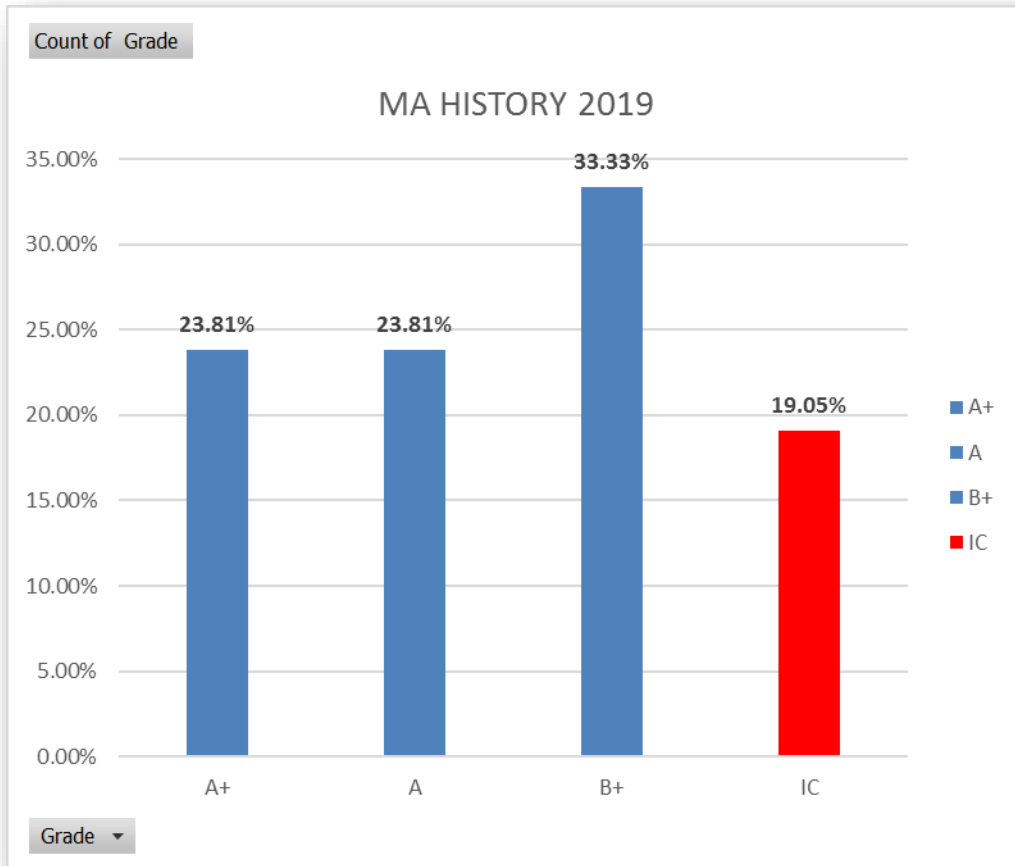

TOTAL RESULTS GRADE DISTRIBUTION

PROGRAMME	O	A+	A	B+	IC	Grand Total
MA ECO 2019	6	6	2	2	4	20
MA ENG 2019		1	7	4	4	16
MA HISTORY 2019		5	5	7	4	21
MCOM 2019	2	15	3		3	23
MSc APPLIED GEOLOGY 2019		4	9	1	1	15
MSc BOTANY 2019	1	6	9			16
MSc CHEMISTRY 2019	8	7			1	16
MSc CLINICAL PSYCHOLOGY 2019	5	5	1			11
MSc COMPUTER SCIENCE 2019		2	4			6
MSc ENVIRONMENTAL SCIENCE 2019	9	5				14
MSc MATHS 2019	3	2	9	1	5	20
MSc PHYSICS 2019	5	4	4		1	14
MSc STATISTICS 2019	8	3	3		2	16
MSc ZOOLOGY 2019	7	5			1	13
MSW 2019		2	10	2	5	19
Grand Total	54	72	66	17	31	240

PASS PERCENTAGE

MA ECONOMICS 2019

MA ENGLISH LITERATURE 2019

MA HISTORY 2019

MCOM 2019

MSC APPLIED GEOLOGY 2019

MSC BOTANY 2019

MSC CHEMISTRY 2019

MSC CLINICAL PSYCHOLOGY 2019

MSC COMPUTER SCIENCE 2019

MSC ENVIRONMENTAL SCIENCE 2019

MSC MATHEMATICS 2019

MSC PHYSICS 2019

MSC STATISTICS 2019

MSC ZOOLOGY 2019

MSW 2019