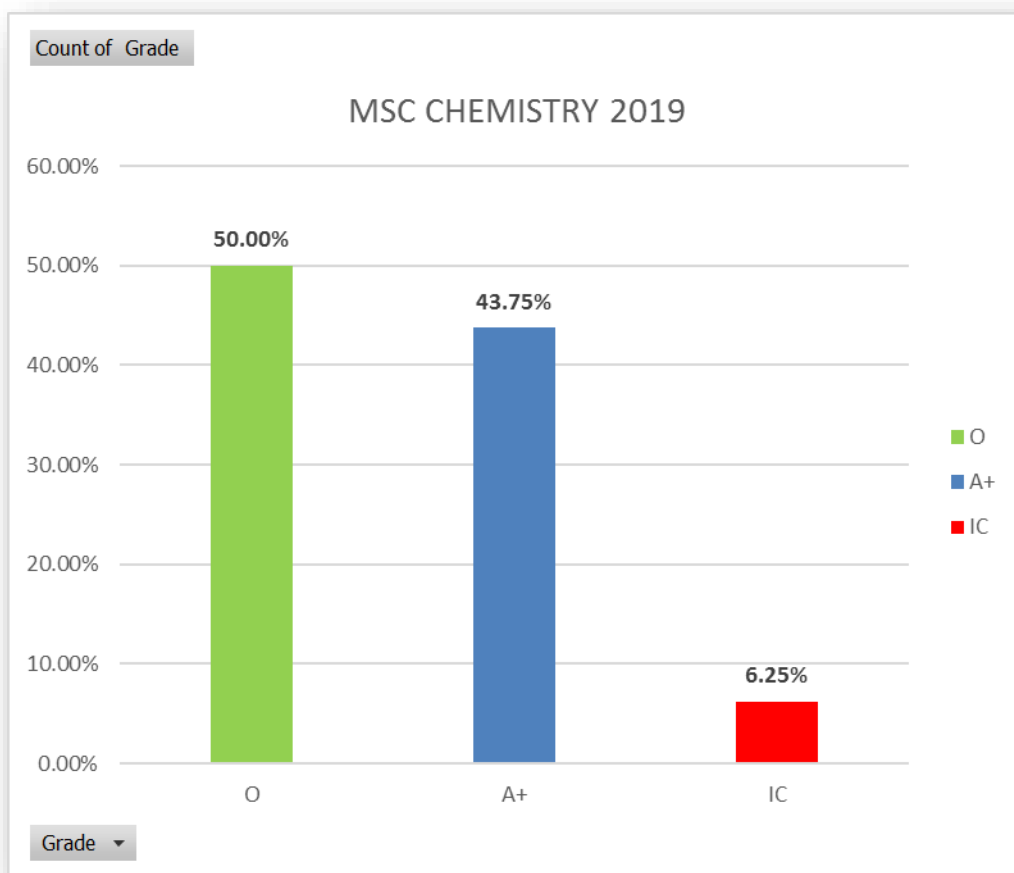

TOTAL RESULTS GRADE DISTRIBUTION

PROGRAMME	O	A+	A	B+	IC	Grand Total
MA ECO 2019	6	6	2	2	4	20
MA ENG 2019		1	7	4	4	16
MA HISTORY 2019		5	5	7	4	21
MCOM 2019	2	15	3		3	23
MSc APPLIED GEOLOGY 2019		4	9	1	1	15
MSc BOTANY 2019	1	6	9			16
MSc CHEMISTRY 2019	8	7			1	16
MSc CLINICAL PSYCHOLOGY 2019	5	5	1			11
MSc COMPUTER SCIENCE 2019		2	4			6
MSc ENVIRONMENTAL SCIENCE 2019	9	5				14
MSc MATHS 2019	3	2	9	1	5	20
MSc PHYSICS 2019	5	4	4		1	14
MSc STATISTICS 2019	8	3	3		2	16
MSc ZOOLOGY 2019	7	5			1	13
MSW 2019		2	10	2	5	19
Grand Total	54	72	66	17	31	240

PASS PERCENTAGE

MA ECONOMICS 2019

MA ENGLISH LITERATURE 2019

MA HISTORY 2019

MCOM 2019

MSC APPLIED GEOLOGY 2019

MSC BOTANY 2019

MSC CHEMISTRY 2019

MSC CLINICAL PSYCHOLOGY 2019

MSC COMPUTER SCIENCE 2019

MSC ENVIRONMENTAL SCIENCE 2019

MSC MATHEMATICS 2019

MSC PHYSICS 2019

MSC STATISTICS 2019

MSC ZOOLOGY 2019

MSW 2019