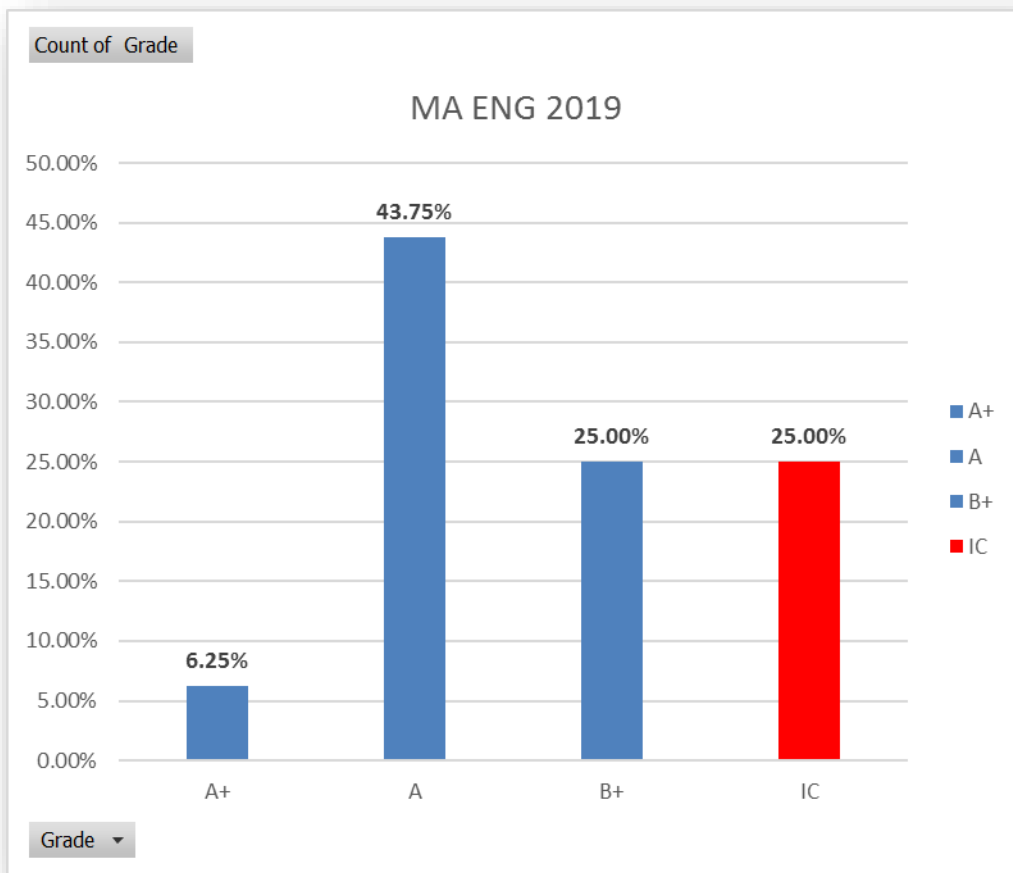

TOTAL RESULTS GRADE DISTRIBUTION

PROGRAMME	O	A+	A	B+	IC	Grand Total
MA ECO 2019	6	6	2	2	4	20
MA ENG 2019		1	7	4	4	16
MA HISTORY 2019		5	5	7	4	21
MCOM 2019	2	15	3		3	23
MSc APPLIED GEOLOGY 2019		4	9	1	1	15
MSc BOTANY 2019	1	6	9			16
MSc CHEMISTRY 2019	8	7			1	16
MSc CLINICAL PSYCHOLOGY 2019	5	5	1			11
MSc COMPUTER SCIENCE 2019		2	4			6
MSc ENVIRONMENTAL SCIENCE 2019	9	5				14
MSc MATHS 2019	3	2	9	1	5	20
MSc PHYSICS 2019	5	4	4		1	14
MSc STATISTICS 2019	8	3	3		2	16
MSc ZOOLOGY 2019	7	5			1	13
MSW 2019		2	10	2	5	19
Grand Total	54	72	66	17	31	240

PASS PERCENTAGE

MA ECONOMICS 2019

MA ENGLISH LITERATURE 2019

MA HISTORY 2019

MCOM 2019

MSC APPLIED GEOLOGY 2019

MSC BOTANY 2019

MSC CHEMISTRY 2019