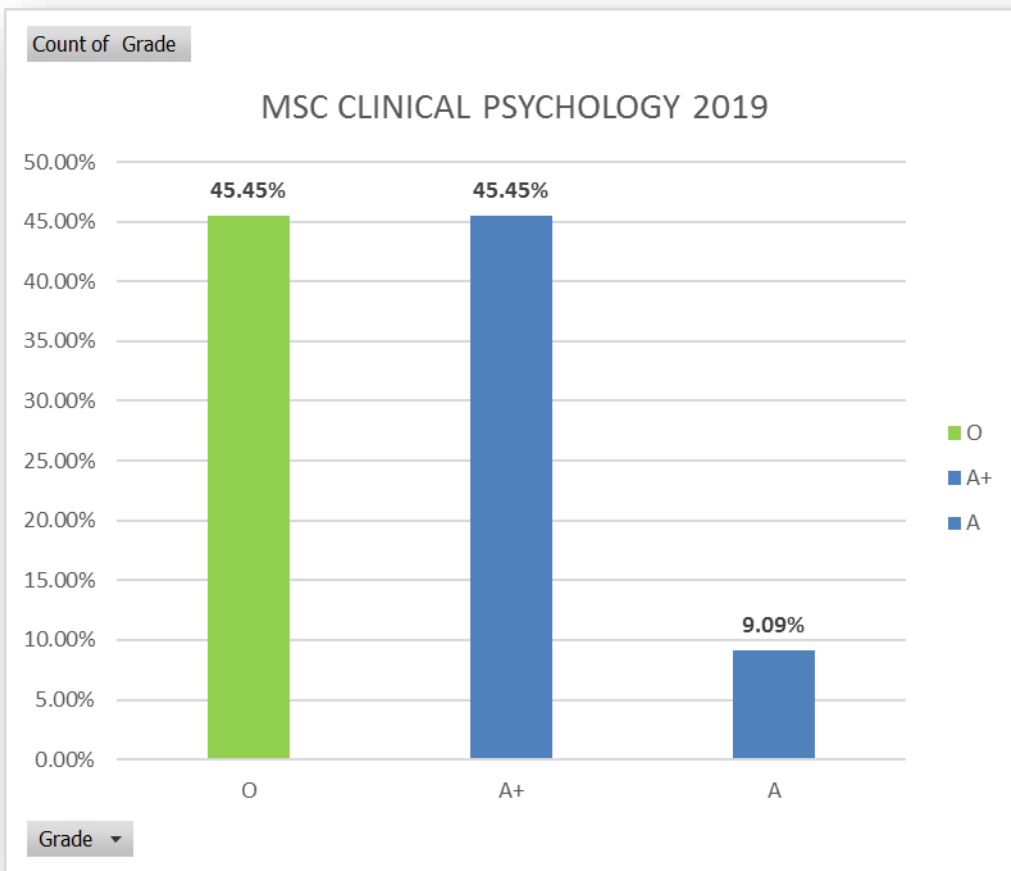

TOTAL RESULTS GRADE DISTRIBUTION

PROGRAMME	O	A+	A	B+	IC	Grand Total
MA ECO 2019	6	6	2	2	4	20
MA ENG 2019		1	7	4	4	16
MA HISTORY 2019		5	5	7	4	21
MCOM 2019	2	15	3		3	23
MSc APPLIED GEOLOGY 2019		4	9	1	1	15
MSc BOTANY 2019	1	6	9			16
MSc CHEMISTRY 2019	8	7			1	16
MSc CLINICAL PSYCHOLOGY 2019	5	5	1			11
MSc COMPUTER SCIENCE 2019		2	4			6
MSc ENVIRONMENTAL SCIENCE 2019	9	5				14
MSc MATHS 2019	3	2	9	1	5	20
MSc PHYSICS 2019	5	4	4		1	14
MSc STATISTICS 2019	8	3	3		2	16
MSc ZOOLOGY 2019	7	5			1	13
MSW 2019		2	10	2	5	19
Grand Total	54	72	66	17	31	240

PASS PERCENTAGE

MA ECONOMICS 2019

MA ENGLISH LITERATURE 2019

MA HISTORY 2019

MCOM 2019

MSC APPLIED GEOLOGY 2019

MSC BOTANY 2019

MSC CHEMISTRY 2019

MSC CLINICAL PSYCHOLOGY 2019

MSC COMPUTER SCIENCE 2019

MSC ENVIRONMENTAL SCIENCE 2019

MSC MATHEMATICS 2019

MSC PHYSICS 2019

MSC STATISTICS 2019

MSC ZOOLOGY 2019

MSW 2019