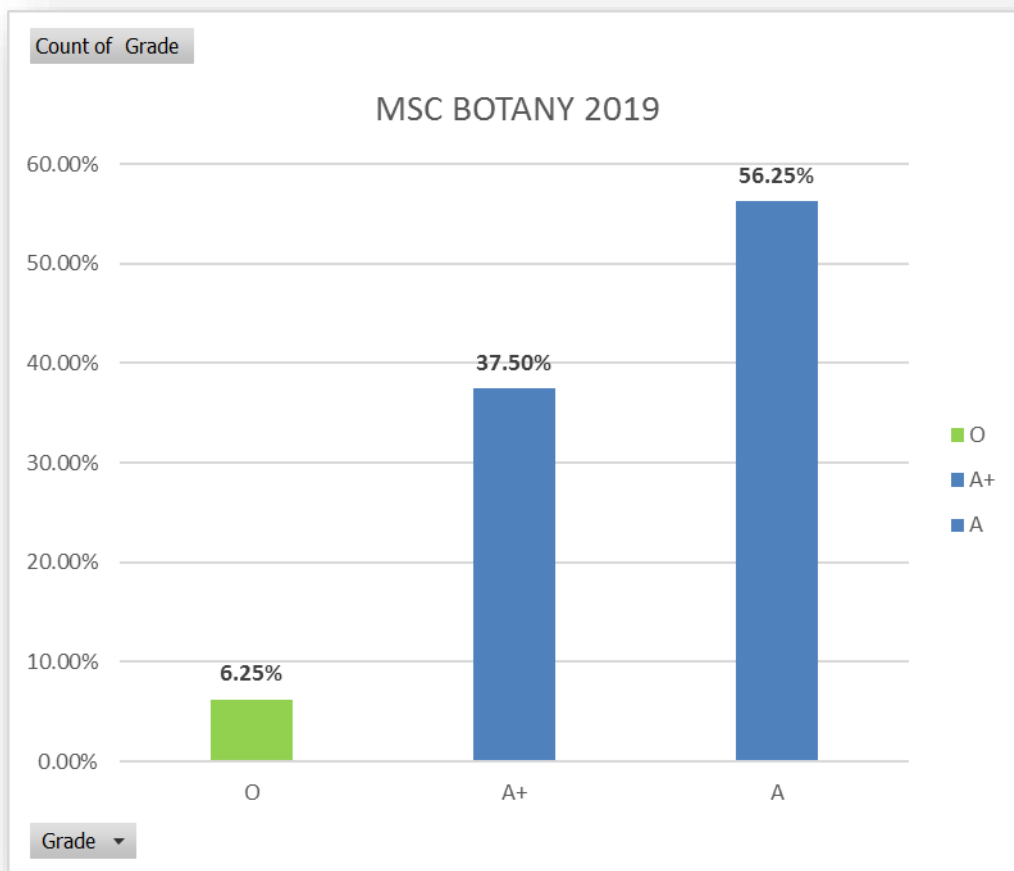

TOTAL RESULTS GRADE DISTRIBUTION

PROGRAMME	O	A+	A	B+	IC	Grand Total
MA ECO 2019	6	6	2	2	4	20
MA ENG 2019		1	7	4	4	16
MA HISTORY 2019		5	5	7	4	21
MCOM 2019	2	15	3		3	23
MSc APPLIED GEOLOGY 2019		4	9	1	1	15
MSc BOTANY 2019	1	6	9			16
MSc CHEMISTRY 2019	8	7			1	16
MSc CLINICAL PSYCHOLOGY 2019	5	5	1			11
MSc COMPUTER SCIENCE 2019		2	4			6
MSc ENVIRONMENTAL SCIENCE 2019	9	5				14
MSc MATHS 2019	3	2	9	1	5	20
MSc PHYSICS 2019	5	4	4		1	14
MSc STATISTICS 2019	8	3	3		2	16
MSc ZOOLOGY 2019	7	5			1	13
MSW 2019		2	10	2	5	19
Grand Total	54	72	66	17	31	240

PASS PERCENTAGE

MA ECONOMICS 2019

MA ENGLISH LITERATURE 2019

MA HISTORY 2019

MCOM 2019

MSC APPLIED GEOLOGY 2019

MSC BOTANY 2019

MSC CHEMISTRY 2019

MSC CLINICAL PSYCHOLOGY 2019

MSC COMPUTER SCIENCE 2019

MSC ENVIRONMENTAL SCIENCE 2019

MSC MATHEMATICS 2019

MSC PHYSICS 2019

MSC STATISTICS 2019

MSC ZOOLOGY 2019

MSW 2019