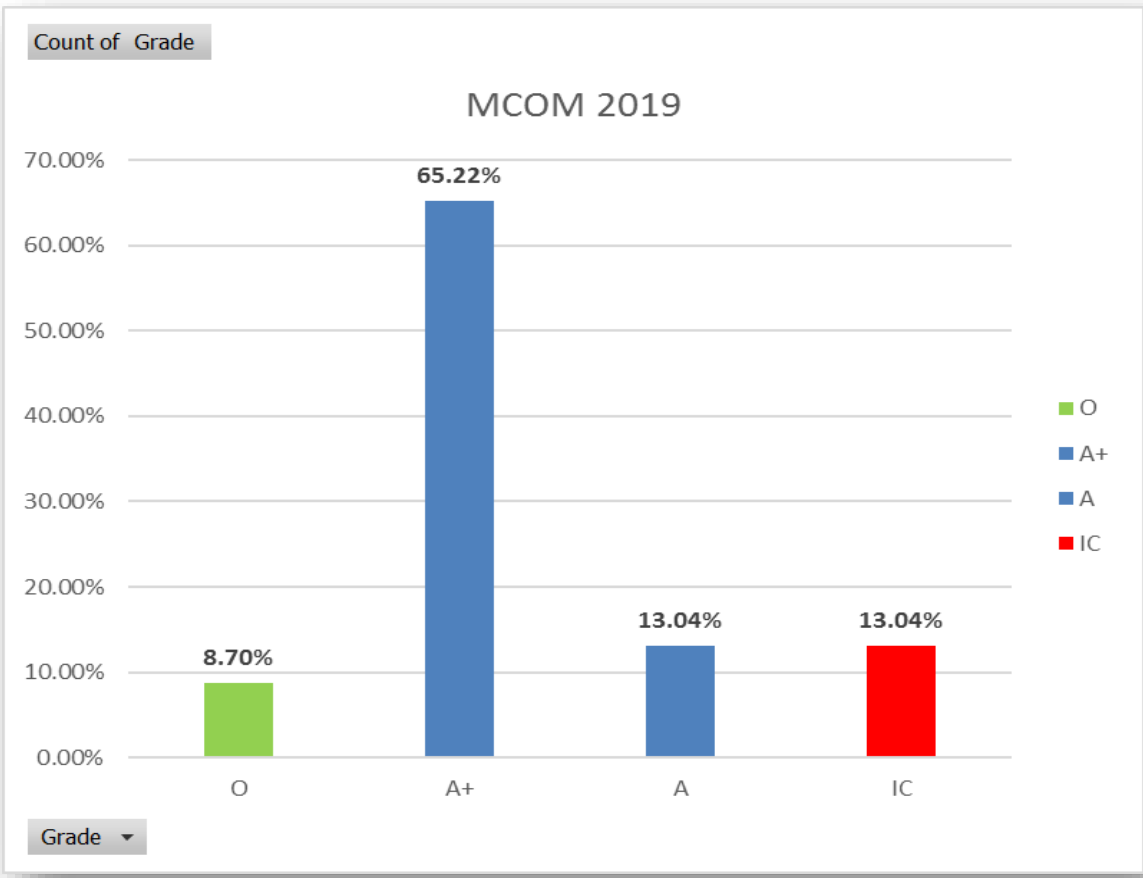

TOTAL RESULTS GRADE DISTRIBUTION

PROGRAMME	O	A+	A	B+	IC	Grand Total
MA ECO 2019	6	6	2	2	4	20
MA ENG 2019		1	7	4	4	16
MA HISTORY 2019		5	5	7	4	21
MCOM 2019	2	15	3		3	23
MSc APPLIED GEOLOGY 2019		4	9	1	1	15
MSc BOTANY 2019	1	6	9			16
MSc CHEMISTRY 2019	8	7			1	16
MSc CLINICAL PSYCHOLOGY 2019	5	5	1			11
MSc COMPUTER SCIENCE 2019		2	4			6
MSc ENVIRONMENTAL SCIENCE 2019	9	5				14
MSc MATHS 2019	3	2	9	1	5	20
MSc PHYSICS 2019	5	4	4		1	14
MSc STATISTICS 2019	8	3	3		2	16
MSc ZOOLOGY 2019	7	5			1	13
MSW 2019		2	10	2	5	19
Grand Total	54	72	66	17	31	240

PASS PERCENTAGE

MA ECONOMICS 2019

MA ENGLISH LITERATURE 2019

MA HISTORY 2019

MCOM 2019

MSC APPLIED GEOLOGY 2019

MSC BOTANY 2019

MSC CHEMISTRY 2019

MSC CLINICAL PSYCHOLOGY 2019

MSC COMPUTER SCIENCE 2019

MSC ENVIRONMENTAL SCIENCE 2019

MSC MATHEMATICS 2019

MSC PHYSICS 2019

MSC STATISTICS 2019

MSC ZOOLOGY 2019

MSW 2019