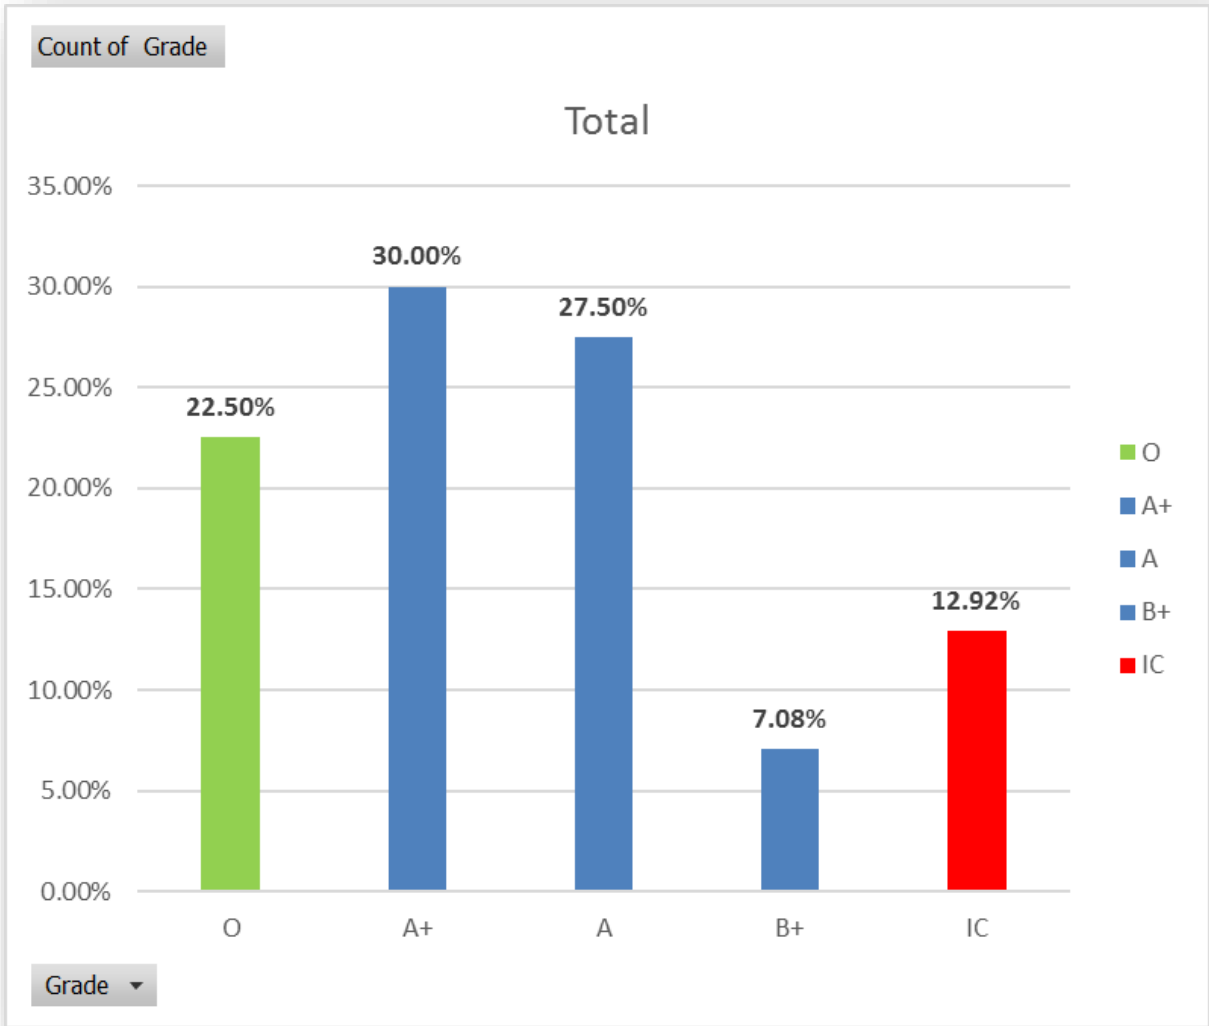

RESULT ANALYSIS

PG 2019 ADMISSIONS

(2021 PASS OUT)

CHRIST COLLEGE (AUTONOMOUS),
IRINJALAKUDA

IQAC

Contents

TOTAL RESULTS GRADE DISTRIBUTION	1
PASS PERCENTAGE	1
MA ECONOMICS 2019	1
MA ENGLISH LITERATURE 2019	1
MA HISTORY 2019.....	1
MCOM 2019	1
MSC APPLIED GEOLOGY 2019.....	1
MSC BOTANY 2019.....	1
MSC CHEMISTRY 2019.....	1
MSC CLINICAL PSYCHOLOGY 2019	1
MSC COMPUTER SCIENCE 2019	1
MSC ENVIRONMENTAL SCIENCE 2019.....	1
MSC MATHEMATICS 2019	1
MSC PHYSICS 2019	1
MSC STATISTICS 2019.....	1
MSC ZOOLOGY 2019	1
MSW 2019	1

TOTAL RESULTS GRADE DISTRIBUTION

PROGRAMME	O	A+	A	B+	IC	Grand Total
MA ECO 2019	6	6	2	2	4	20
MA ENG 2019		1	7	4	4	16
MA HISTORY 2019		5	5	7	4	21
MCOM 2019	2	15	3		3	23
MSc APPLIED GEOLOGY 2019		4	9	1	1	15
MSc BOTANY 2019	1	6	9			16
MSc CHEMISTRY 2019	8	7			1	16
MSc CLINICAL PSYCHOLOGY 2019	5	5	1			11
MSc COMPUTER SCIENCE 2019		2	4			6
MSc ENVIRONMENTAL SCIENCE 2019	9	5				14
MSc MATHS 2019	3	2	9	1	5	20
MSc PHYSICS 2019	5	4	4		1	14
MSc STATISTICS 2019	8	3	3		2	16
MSc ZOOLOGY 2019	7	5			1	13
MSW 2019		2	10	2	5	19
Grand Total	54	72	66	17	31	240