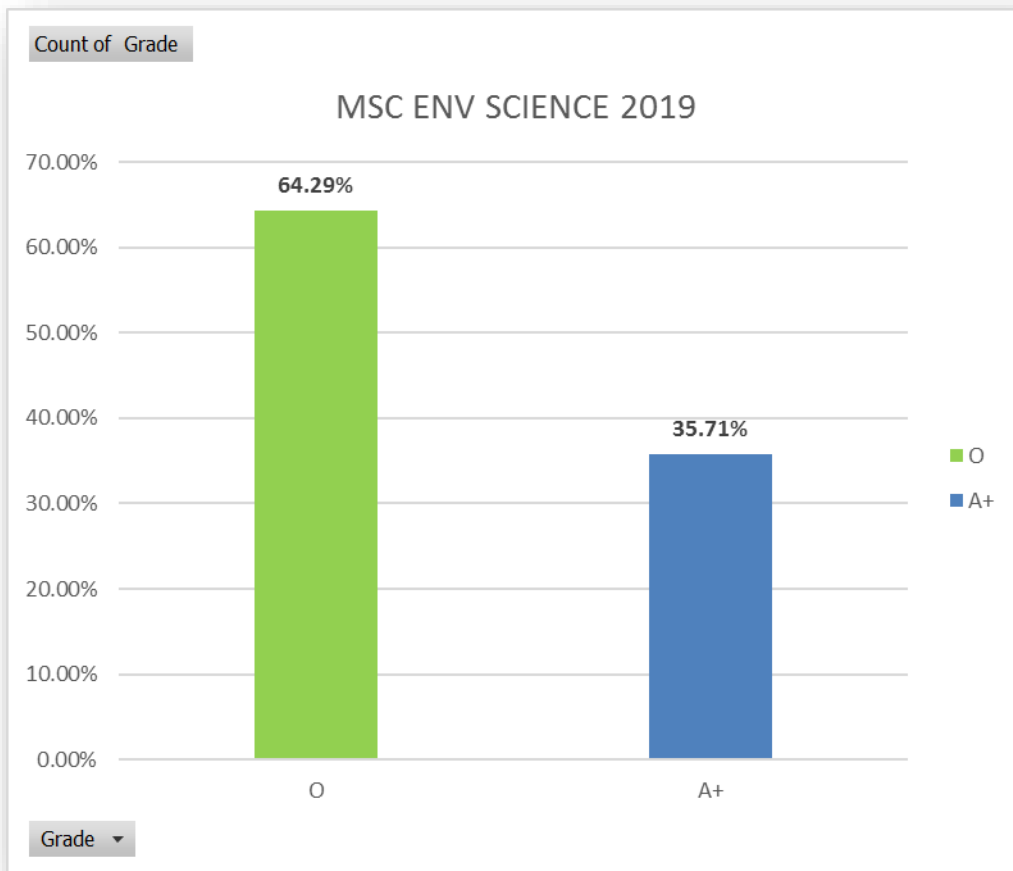

TOTAL RESULTS GRADE DISTRIBUTION

PROGRAMME	O	A+	A	B+	IC	Grand Total
MA ECO 2019	6	6	2	2	4	20
MA ENG 2019		1	7	4	4	16
MA HISTORY 2019		5	5	7	4	21
MCOM 2019	2	15	3		3	23
MSc APPLIED GEOLOGY 2019		4	9	1	1	15
MSc BOTANY 2019	1	6	9			16
MSc CHEMISTRY 2019	8	7			1	16
MSc CLINICAL PSYCHOLOGY 2019	5	5	1			11
MSc COMPUTER SCIENCE 2019		2	4			6
MSc ENVIRONMENTAL SCIENCE 2019	9	5				14
MSc MATHS 2019	3	2	9	1	5	20
MSc PHYSICS 2019	5	4	4		1	14
MSc STATISTICS 2019	8	3	3		2	16
MSc ZOOLOGY 2019	7	5			1	13
MSW 2019		2	10	2	5	19
Grand Total	54	72	66	17	31	240

PASS PERCENTAGE

MA ECONOMICS 2019

MA ENGLISH LITERATURE 2019

MA HISTORY 2019

MCOM 2019

MSC APPLIED GEOLOGY 2019

MSC BOTANY 2019

MSC CHEMISTRY 2019

MSC CLINICAL PSYCHOLOGY 2019

MSC COMPUTER SCIENCE 2019

MSC ENVIRONMENTAL SCIENCE 2019

MSC MATHEMATICS 2019

MSC PHYSICS 2019

MSC STATISTICS 2019

MSC ZOOLOGY 2019

MSW 2019