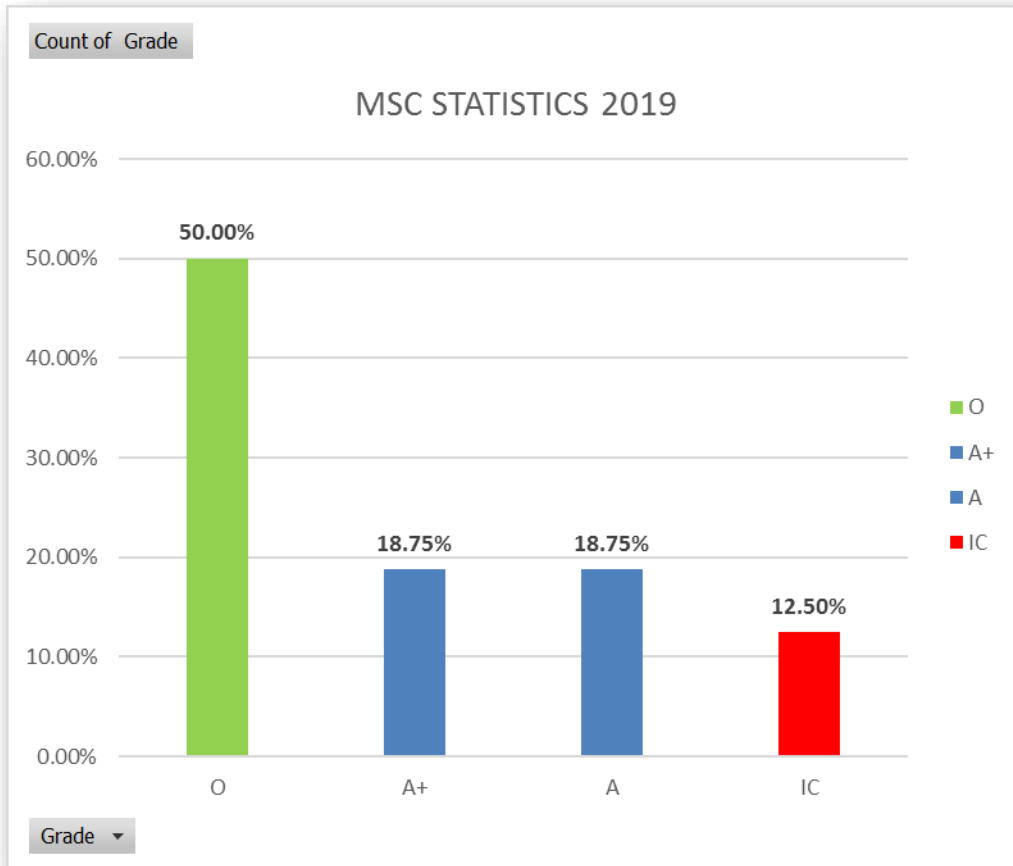

TOTAL RESULTS GRADE DISTRIBUTION

PROGRAMME	O	A+	A	B+	IC	Grand Total
MA ECO 2019	6	6	2	2	4	20
MA ENG 2019		1	7	4	4	16
MA HISTORY 2019		5	5	7	4	21
MCOM 2019	2	15	3		3	23
MSc APPLIED GEOLOGY 2019		4	9	1	1	15
MSc BOTANY 2019	1	6	9			16
MSc CHEMISTRY 2019	8	7			1	16
MSc CLINICAL PSYCHOLOGY 2019	5	5	1			11
MSc COMPUTER SCIENCE 2019		2	4			6
MSc ENVIRONMENTAL SCIENCE 2019	9	5				14
MSc MATHS 2019	3	2	9	1	5	20
MSc PHYSICS 2019	5	4	4		1	14
MSc STATISTICS 2019	8	3	3		2	16
MSc ZOOLOGY 2019	7	5			1	13
MSW 2019		2	10	2	5	19
Grand Total	54	72	66	17	31	240

PASS PERCENTAGE

MA ECONOMICS 2019

MA ENGLISH LITERATURE 2019

MA HISTORY 2019

MCOM 2019

MSC APPLIED GEOLOGY 2019

MSC BOTANY 2019

MSC CHEMISTRY 2019

MSC CLINICAL PSYCHOLOGY 2019

MSC COMPUTER SCIENCE 2019

MSC ENVIRONMENTAL SCIENCE 2019

MSC MATHEMATICS 2019

MSC PHYSICS 2019

MSC STATISTICS 2019

MSC ZOOLOGY 2019

MSW 2019