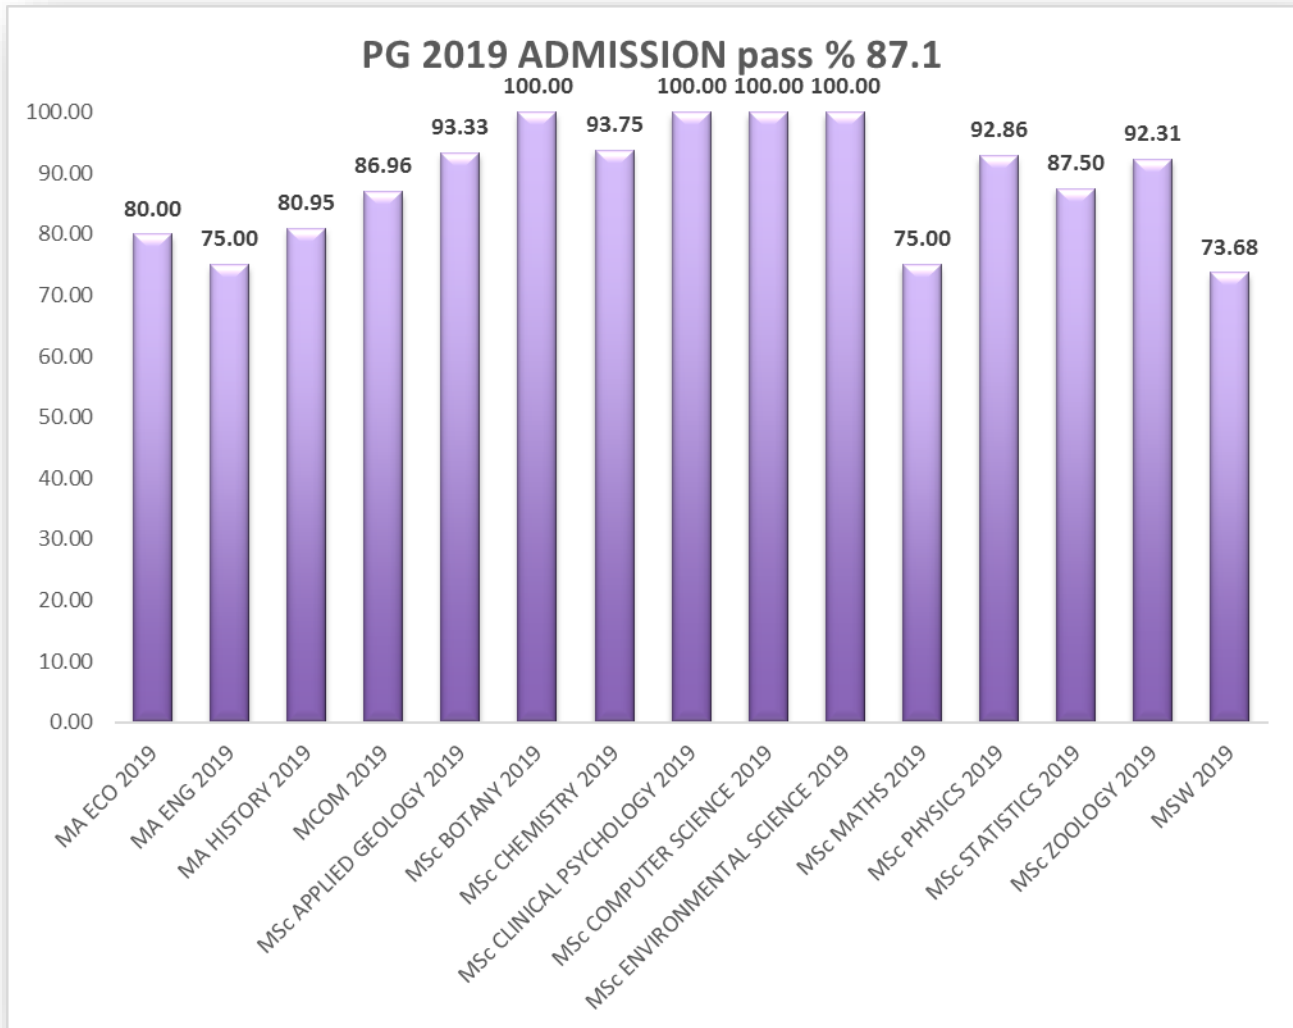

PASS PERCENTAGE