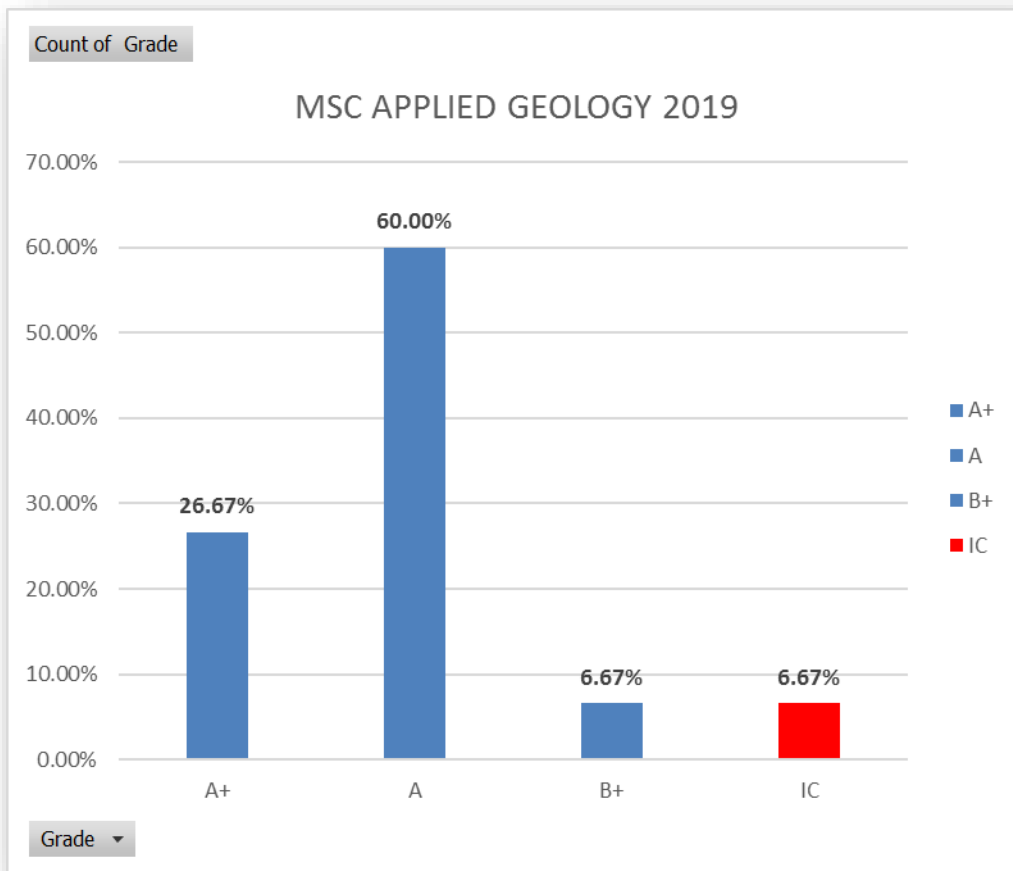

TOTAL RESULTS GRADE DISTRIBUTION

PROGRAMME	O	A+	A	B+	IC	Grand Total
MA ECO 2019	6	6	2	2	4	20
MA ENG 2019		1	7	4	4	16
MA HISTORY 2019		5	5	7	4	21
MCOM 2019	2	15	3		3	23
MSc APPLIED GEOLOGY 2019		4	9	1	1	15
MSc BOTANY 2019	1	6	9			16
MSc CHEMISTRY 2019	8	7			1	16
MSc CLINICAL PSYCHOLOGY 2019	5	5	1			11
MSc COMPUTER SCIENCE 2019		2	4			6
MSc ENVIRONMENTAL SCIENCE 2019	9	5				14
MSc MATHS 2019	3	2	9	1	5	20
MSc PHYSICS 2019	5	4	4		1	14
MSc STATISTICS 2019	8	3	3		2	16
MSc ZOOLOGY 2019	7	5			1	13
MSW 2019		2	10	2	5	19
Grand Total	54	72	66	17	31	240

PASS PERCENTAGE

MA ECONOMICS 2019

MA ENGLISH LITERATURE 2019

MA HISTORY 2019

MCOM 2019

MSC APPLIED GEOLOGY 2019

MSC BOTANY 2019

MSC CHEMISTRY 2019

MSC CLINICAL PSYCHOLOGY 2019

MSC COMPUTER SCIENCE 2019

MSC ENVIRONMENTAL SCIENCE 2019

MSC MATHEMATICS 2019

MSC PHYSICS 2019

MSC STATISTICS 2019

MSC ZOOLOGY 2019

MSW 2019