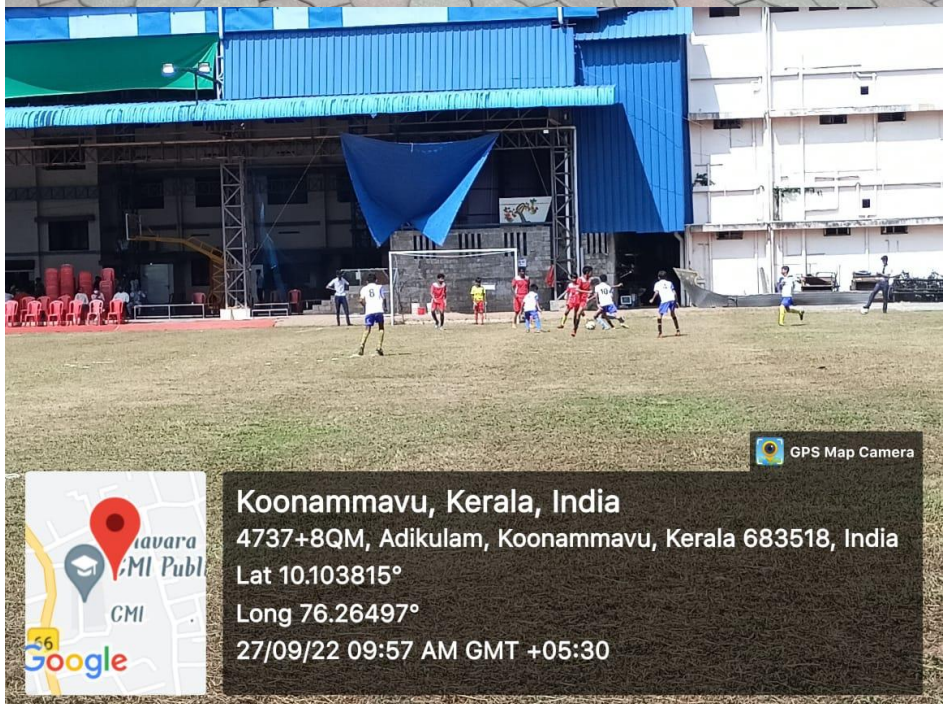

GPS Map Camera

Koonammavu, Kerala, India

4737+8QM, Adikulam, Koonammavu, Kerala 683518, India

Lat 10.103815°

Long 76.26497°

27/09/22 09:57 AM GMT +05:30