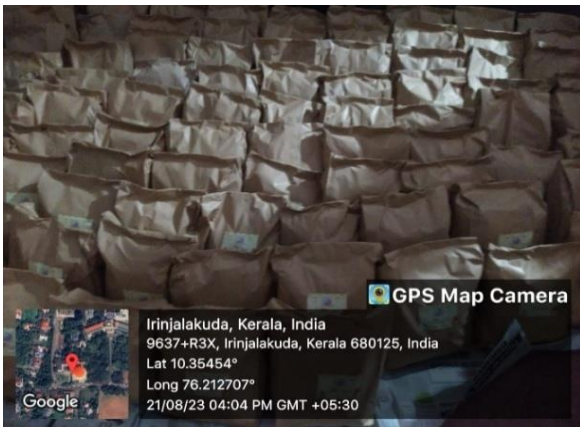

ONAM CHIPS

Sl No.	Name	Department	Sign
1	Alan	CS	Alan
2	Devalakshmi	Eng lit	Devalakshmi
3	Elizabeth	Zoology	Elizabeth
4	Victor	Physics	Victor
5	Diya	Physics	Diya
6	Archana	Chemistry	Archana
7	Ashish	Geology self	Ashish
8	Anjitha	Int. Geology	Anjitha
9	Sam	Physics	Sam
10	Aysha	BSW	Aysha
11	Neha	BSW	Neha
12	Sreya	Economics	Sreya
13	Thejaswini	BSW	Thejaswini
14	David	Physics	David
15	Neethu	Int. Geology	Neethu
16	Uthara	Maths	Uthara
17	Arjun	Maths	Arjun
18	Varsha	F.E	Varsha
19	Adithya	DM	Adithya
20	Alana	Psychology	Alana
21	Tessa	Psychology	Tessa
22	Sona	Psychology	Sona
23	Efron	Hotel Mgt	Efron
24	Aamika	Economics	Aamika
25	Haarifa	Physics	Haarifa
26	Gladiya	Physics	Gladiya
27	Sourav	CS	Sourav
28	Timothy	B.Com aided	Timothy
29	Karthik	B.Voc IT	Karthik
30	Aarnav	BCP	Aarnav
31	Catherine	BCP	Catherine
32	Lrvin	BBA	Lrvin
33	Sidharth	BSW	Sidharth
34	Olivia	B.Com C	Olivia
35	Adhil	B.Com C	Adhil
36	Angelin	B.Com C	Angelin
37	Elsa	B.Com C	Elsa
38	Alna	B.Com C	Alna
39	Sheron	Psychology	Sheron
40	Anjana	Physics	Anjana
41	Shefin	B.Voc IT	Shefin
42	Soniya	Physics	Soniya